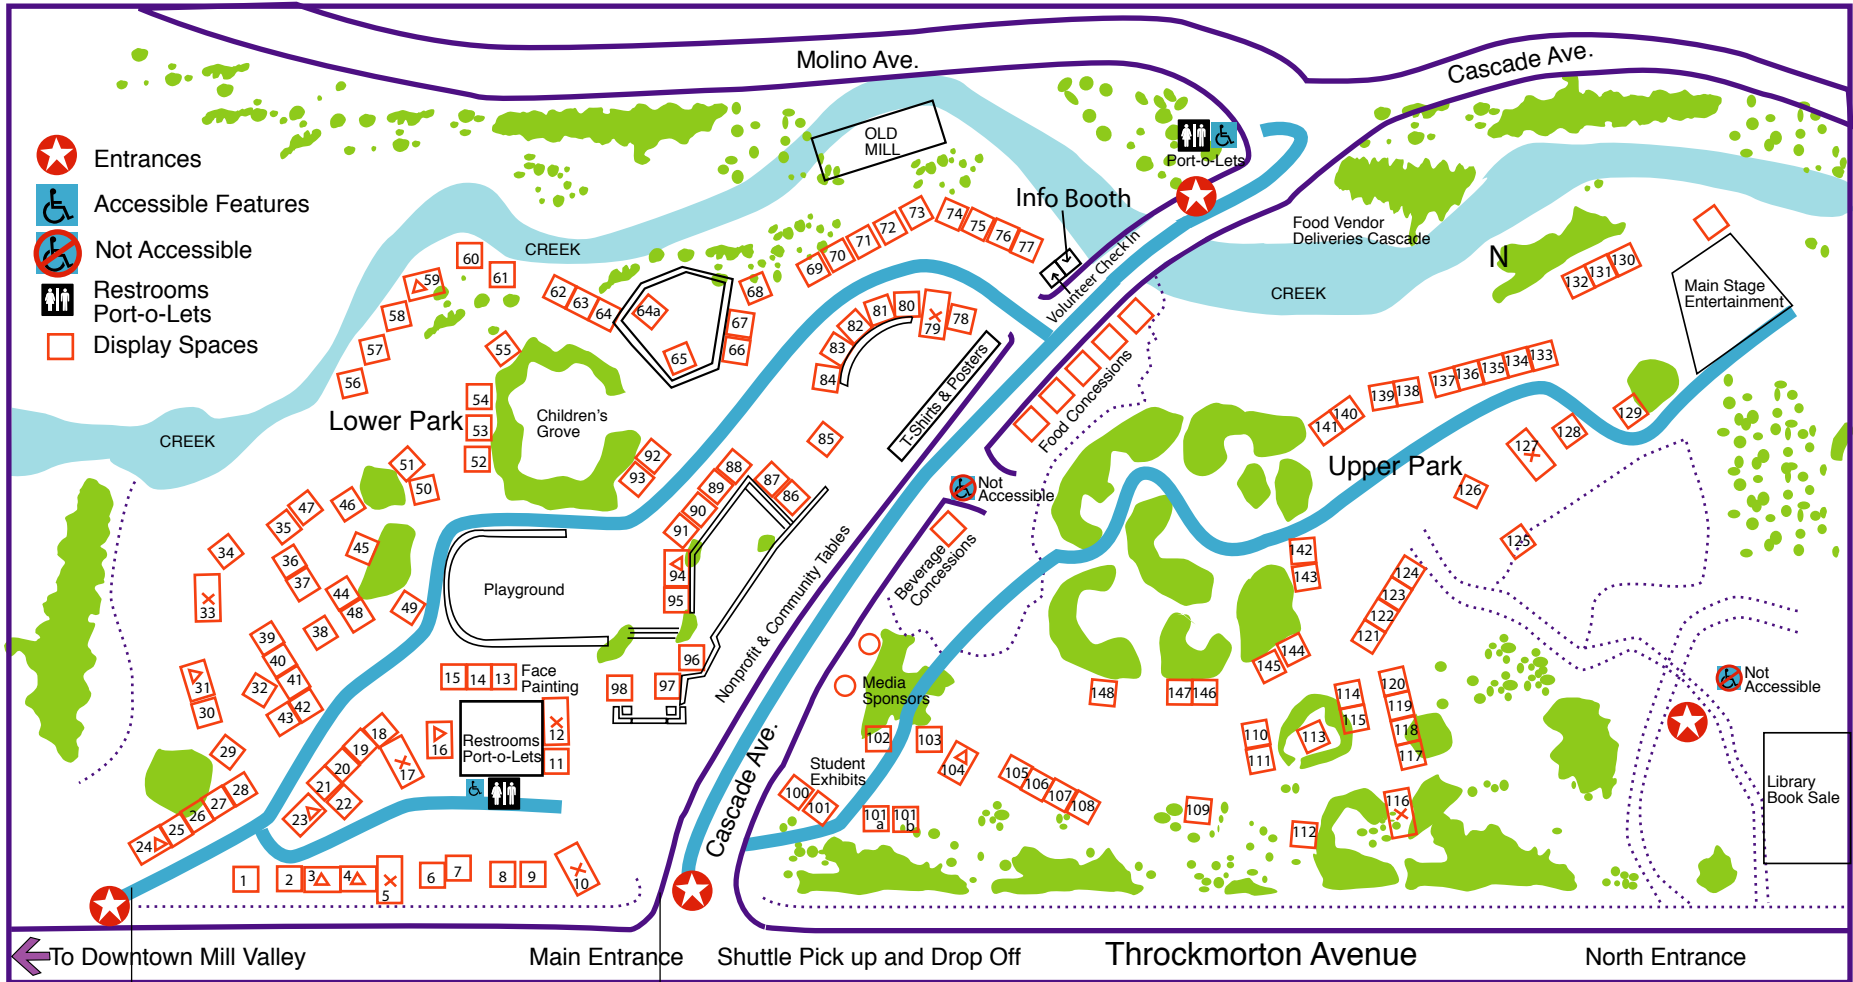

# MILL VALLEY FALL ARTS FESTIVAL

OLD MILL PARK, MILL VALLEY, CALIFORNIA

← To Downtown Mill Valley
Main Entrance
Shuttle Pick up and Drop Off
Throckmorton Avenue
North Entrance

Cascade Closed Festival Weekend

- Booth Size
- 10 x 10
  - 10 x 15
  - 10 x 20